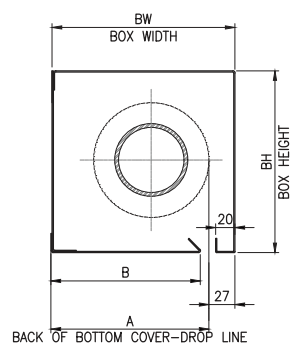

CUTSHEET

KENT AUTOMATIC SMOKE CURTAINS (ASC Series)

SMOKE CURTAIN BOXES

CURTAIN DROP	SINGLE ROLLER BOX - TYPE 1			
	WIDTH(BW)	HEIGHT(BH)	A	B
UPTO 3m	160mm	160mm	133mm	135mm
3m TO 7m	210mm	210mm	183mm	175mm
7m TO 12m	280mm	280mm	253mm	245mm

CURTAIN DROP	MULTIPLE ROLLER BOX - TYPE 2			
	WIDTH(BW)	HEIGHT(BH)	A	B
UPTO 3m	160mm	300mm	133mm	135mm
3m TO 7m	210mm	390mm	183mm	175mm
7m TO 12m	280mm	500mm	253mm	245mm

CURTAIN DROP	MULTIPLE ROLLER BOX - TYPE3			
	WIDTH(BW)	HEIGHT(BH)	A	B
UPTO 3m	280mm	160mm	140mm	133mm
3m TO 7m	370mm	210mm	185mm	178mm
7m TO 12m	480mm	280mm	240mm	233mm

CURTAIN DROP	SINGLE ROLLER BOX - TYPE 1			
	WIDTH(BW)	HEIGHT(BH)	A	B
UPTO 3m	160mm	180mm	133mm	108mm
3m TO 7m	210mm	230mm	183mm	158mm
7m TO 12m	280mm	300mm	253mm	228mm

CURTAIN DROP	MULTIPLE ROLLER BOX - TYPE 2			
	WIDTH(BW)	HEIGHT(BH)	A	B
UPTO 3m	160mm	320mm	133mm	108mm
3m TO 7m	210mm	410mm	183mm	158mm
7m TO 12m	280mm	520mm	253mm	228mm