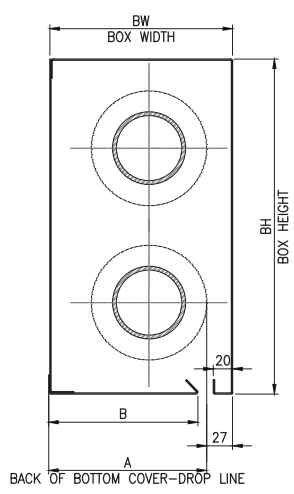

CUTSHEET

KENT AUTOMATIC SMOKE CURTAINS (ASC Series)

SMOKE CURTAIN BOXES

CURTAIN DROP	SINGLE ROLLER BOX - TYPE 1			
	WIDTH(BW)	HEIGHT(BH)	A	B
UPTO 3m	160mm	160mm	133mm	135mm
3m TO 7m	210mm	210mm	183mm	175mm
7m TO 12m	280mm	280mm	253mm	245mm

CURTAIN DROP	MULTIPLE ROLLER BOX - TYPE 2			
	WIDTH(BW)	HEIGHT(BH)	A	B
UPTO 3m	160mm	300mm	133mm	135mm
3m TO 7m	210mm	390mm	183mm	175mm
7m TO 12m	280mm	500mm	253mm	245mm

CURTAIN DROP	MULTIPLE ROLLER BOX - TYPE3			
	WIDTH(BW)	HEIGHT(BH)	A	B
UPTO 3m	280mm	160mm	140mm	133mm
3m TO 7m	370mm	210mm	185mm	178mm
7m TO 12m	480mm	280mm	240mm	233mm

CURTAIN DROP	SINGLE ROLLER BOX - TYPE 1			
	WIDTH(BW)	HEIGHT(BH)	A	B
UPTO 3m	160mm	180mm	133mm	108mm
3m TO 7m	210mm	230mm	183mm	158mm
7m TO 12m	280mm	300mm	253mm	228mm

CURTAIN DROP	MULTIPLE ROLLER BOX - TYPE 2			
	WIDTH(BW)	HEIGHT(BH)	A	B
UPTO 3m	160mm	320mm	133mm	108mm
3m TO 7m	210mm	410mm	183mm	158mm
7m TO 12m	280mm	520mm	253mm	228mm

CURTAIN DROP	MULTIPLE ROLLER BOX - TYPE3			
	WIDTH(BW)	HEIGHT(BH)	A	B
UPTO 3m	280mm	180mm	140mm	116mm
3m TO 7m	370mm	230mm	185mm	161mm
7m TO 12m	480mm	300mm	240mm	216mm