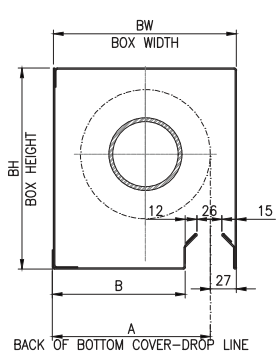

CUTSHEET

KENT AUTOMATIC SMOKE CURTAINS (ASC Series)

SMOKE CURTAIN BOXES

CURTAIN DROP	SINGLE ROLLER BOX - TYPE 1			
	WIDTH(BW)	HEIGHT(BH)	A	B
UPTO 3m	160mm	160mm	133mm	135mm
3m TO 7m	210mm	210mm	183mm	175mm
7m TO 12m	280mm	280mm	253mm	245mm

CURTAIN DROP	MULTIPLE ROLLER BOX - TYPE 2			
	WIDTH(BW)	HEIGHT(BH)	A	B
UPTO 3m	160mm	300mm	133mm	135mm
3m TO 7m	210mm	390mm	183mm	175mm
7m TO 12m	280mm	500mm	253mm	245mm

CURTAIN DROP	MULTIPLE ROLLER BOX - TYPE3			
	WIDTH(BW)	HEIGHT(BH)	A	B
UPTO 3m	280mm	160mm	140mm	133mm
3m TO 7m	370mm	210mm	185mm	178mm
7m TO 12m	480mm	280mm	240mm	233mm

CURTAIN DROP	SINGLE ROLLER BOX - TYPE 1			
	WIDTH(BW)	HEIGHT(BH)	A	B
UPTO 3m	160mm	180mm	133mm	108mm
3m TO 7m	210mm	230mm	183mm	158mm
7m TO 12m	280mm	300mm	253mm	228mm

CURTAIN DROP	MULTIPLE ROLLER BOX - TYPE 2			
	WIDTH(BW)	HEIGHT(BH)	A	B
UPTO 3m	160mm	320mm	133mm	108mm
3m TO 7m	210mm	410mm	183mm	158mm
7m TO 12m	280mm	520mm	253mm	228mm

CURTAIN DROP	MULTIPLE ROLLER BOX - TYPE3			
	WIDTH(BW)	HEIGHT(BH)	A	B
UPTO 3m	280mm	180mm	140mm	116mm
3m TO 7m	370mm	230mm	185mm	161mm
7m TO 12m	480mm	300mm	240mm	216mm