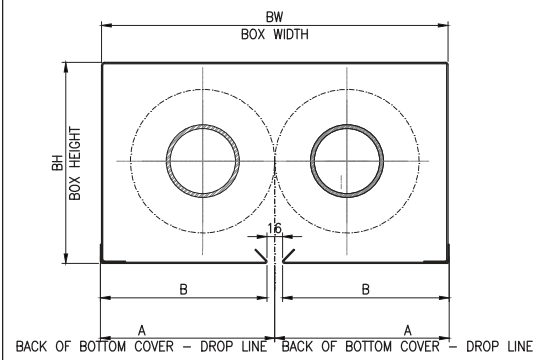

CUTSHEET

KENT AUTOMATIC SMOKE CURTAINS (ASC Series)

SMOKE CURTAIN BOXES

CURTAIN DROP	SINGLE ROLLER BOX - TYPE 1			
	WIDTH(BW)	HEIGHT(BH)	A	B
UPTO 3m	160mm	160mm	133mm	135mm
3m TO 7m	210mm	210mm	183mm	175mm
7m TO 12m	280mm	280mm	253mm	245mm

CURTAIN DROP	MULTIPLE ROLLER BOX - TYPE 2			
	WIDTH(BW)	HEIGHT(BH)	A	B
UPTO 3m	160mm	300mm	133mm	135mm
3m TO 7m	210mm	390mm	183mm	175mm
7m TO 12m	280mm	500mm	253mm	245mm

CURTAIN DROP	MULTIPLE ROLLER BOX - TYPE3			
	WIDTH(BW)	HEIGHT(BH)	A	B
UPTO 3m	280mm	160mm	140mm	133mm
3m TO 7m	370mm	210mm	185mm	178mm
7m TO 12m	480mm	280mm	240mm	233mm

CURTAIN DROP	SINGLE ROLLER BOX - TYPE 1			
	WIDTH(BW)	HEIGHT(BH)	A	B
UPTO 3m	160mm	180mm	133mm	108mm
3m TO 7m	210mm	230mm	183mm	158mm
7m TO 12m	280mm	300mm	253mm	228mm

CURTAIN DROP	MULTIPLE ROLLER BOX - TYPE 2			
	WIDTH(BW)	HEIGHT(BH)	A	B
UPTO 3m	160mm	320mm	133mm	108mm
3m TO 7m	210mm	410mm	183mm	158mm
7m TO 12m	280mm	520mm	253mm	228mm