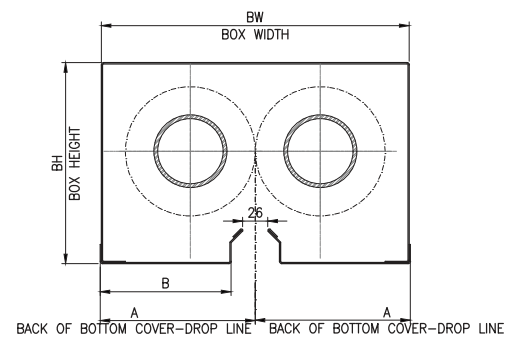

CUTSHEET

KENT AUTOMATIC SMOKE CURTAINS (ASC Series)

SMOKE CURTAIN BOXES

CURTAIN DROP	SINGLE ROLLER BOX - TYPE 1			
	WIDTH(BW)	HEIGHT(BH)	A	B
UPTO 3m	160mm	160mm	133mm	135mm
3m TO 7m	210mm	210mm	183mm	175mm
7m TO 12m	280mm	280mm	253mm	245mm

CURTAIN DROP	MULTIPLE ROLLER BOX - TYPE 2			
	WIDTH(BW)	HEIGHT(BH)	A	B
UPTO 3m	160mm	300mm	133mm	135mm
3m TO 7m	210mm	390mm	183mm	175mm
7m TO 12m	280mm	500mm	253mm	245mm

CURTAIN DROP	MULTIPLE ROLLER BOX - TYPE3			
	WIDTH(BW)	HEIGHT(BH)	A	B
UPTO 3m	280mm	160mm	140mm	133mm
3m TO 7m	370mm	210mm	185mm	178mm
7m TO 12m	480mm	280mm	240mm	233mm

CURTAIN DROP	SINGLE ROLLER BOX - TYPE 1			
	WIDTH(BW)	HEIGHT(BH)	A	B
UPTO 3m	160mm	180mm	133mm	108mm
3m TO 7m	210mm	230mm	183mm	158mm
7m TO 12m	280mm	300mm	253mm	228mm

CURTAIN DROP	MULTIPLE ROLLER BOX - TYPE 2			
	WIDTH(BW)	HEIGHT(BH)	A	B
UPTO 3m	160mm	320mm	133mm	108mm
3m TO 7m	210mm	410mm	183mm	158mm
7m TO 12m	280mm	520mm	253mm	228mm

CURTAIN DROP	MULTIPLE ROLLER BOX - TYPE3			
	WIDTH(BW)	HEIGHT(BH)	A	B
UPTO 3m	280mm	180mm	140mm	116mm
3m TO 7m	370mm	230mm	185mm	161mm
7m TO 12m	480mm	300mm	240mm	216mm