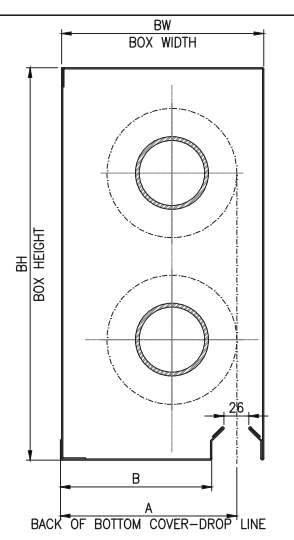

CUTSHEET

KENT AUTOMATIC SMOKE CURTAINS (ASC Series)

SMOKE CURTAIN BOXES

CURTAIN DROP	SINGLE ROLLER BOX - TYPE 1			
	WIDTH(BW)	HEIGHT(BH)	A	B
UPTO 3m	160mm	160mm	133mm	135mm
3m TO 7m	210mm	210mm	183mm	175mm
7m TO 12m	280mm	280mm	253mm	245mm

CURTAIN DROP	MULTIPLE ROLLER BOX - TYPE 2			
	WIDTH(BW)	HEIGHT(BH)	A	B
UPTO 3m	160mm	300mm	133mm	135mm
3m TO 7m	210mm	390mm	183mm	175mm
7m TO 12m	280mm	500mm	253mm	245mm

CURTAIN DROP	MULTIPLE ROLLER BOX - TYPE3			
	WIDTH(BW)	HEIGHT(BH)	A	B
UPTO 3m	280mm	160mm	140mm	133mm
3m TO 7m	370mm	210mm	185mm	178mm
7m TO 12m	480mm	280mm	240mm	233mm

CURTAIN DROP	SINGLE ROLLER BOX - TYPE 1			
	WIDTH(BW)	HEIGHT(BH)	A	B
UPTO 3m	160mm	180mm	133mm	108mm
3m TO 7m	210mm	230mm	183mm	158mm
7m TO 12m	280mm	300mm	253mm	228mm

CURTAIN DROP	MULTIPLE ROLLER BOX - TYPE 2			
	WIDTH(BW)	HEIGHT(BH)	A	B
UPTO 3m	160mm	320mm	133mm	108mm
3m TO 7m	210mm	410mm	183mm	158mm
7m TO 12m	280mm	520mm	253mm	228mm

CURTAIN DROP	MULTIPLE ROLLER BOX - TYPE3			
	WIDTH(BW)	HEIGHT(BH)	A	B
UPTO 3m	280mm	180mm	140mm	116mm
3m TO 7m	370mm	230mm	185mm	161mm
7m TO 12m	480mm	300mm	240mm	216mm